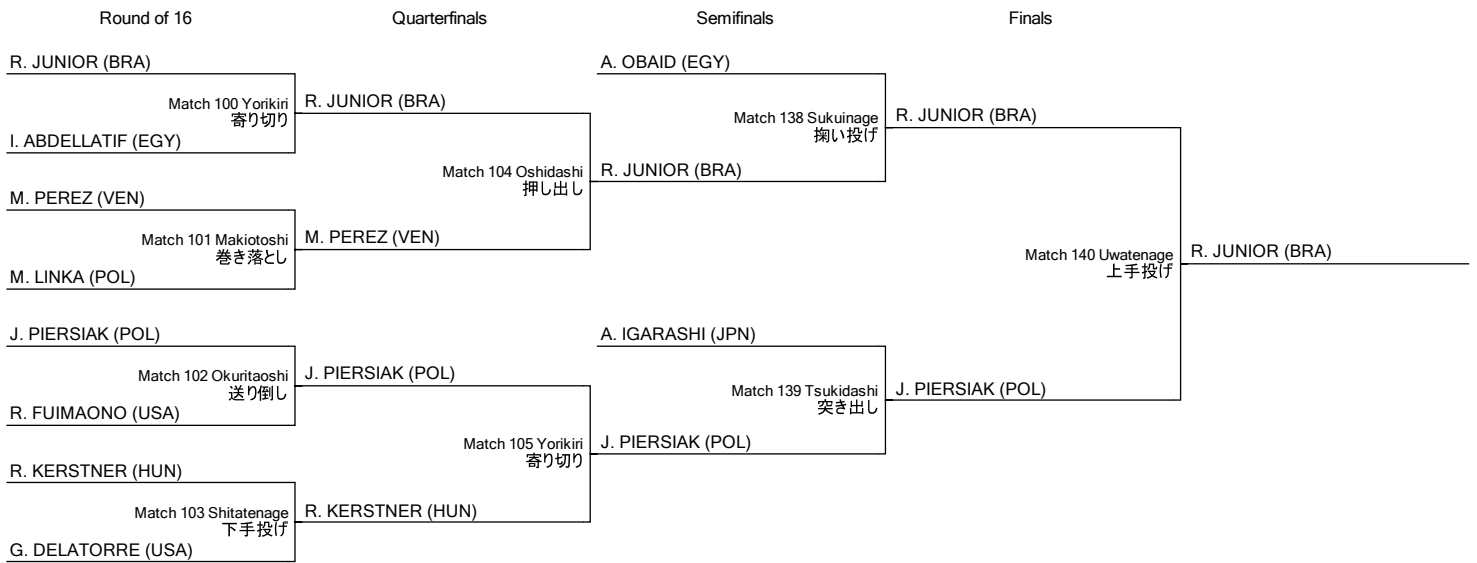

Brackets

As of SAT 9 JUL 2022

Timing and Results provided by 

Greater Birmingham Convention & Visitors Bureau

REGIONS

Protective

BlueCross BlueShield of Alabama

Brackets

As of SAT 9 JUL 2022

Repechage

Timing and Results provided by  TISSOT

SUMMHEAVY-----_C75 6.0

Report Created SAT 9 JUL 2022 22:40

Page 2 / 2