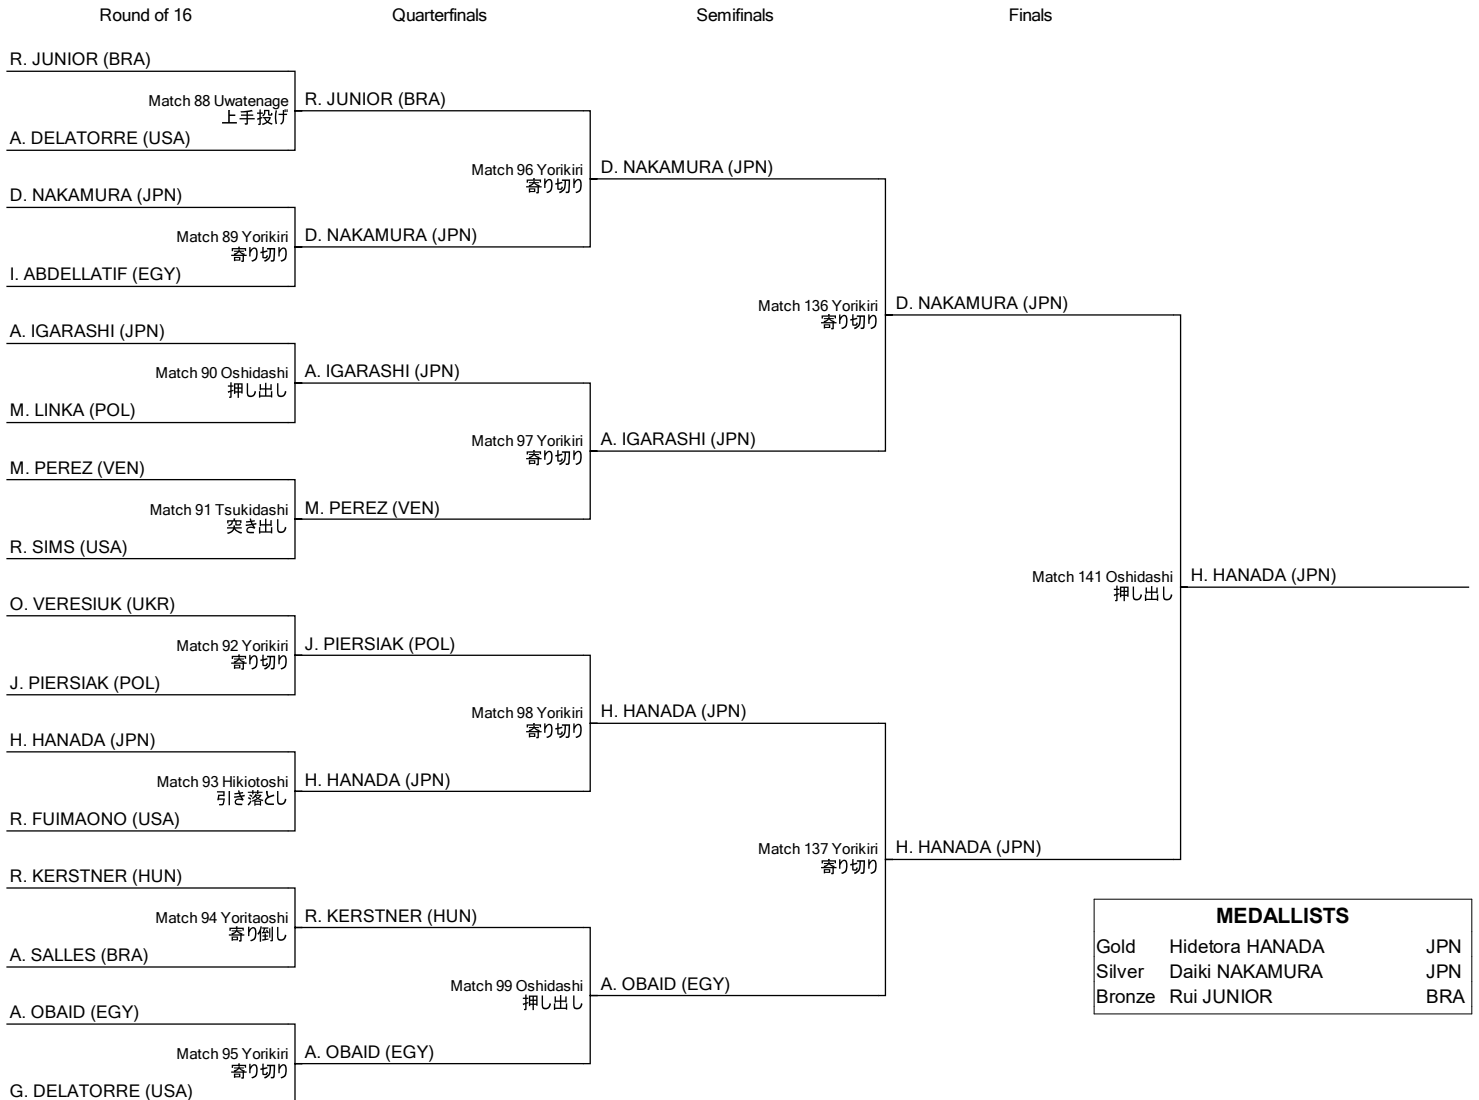

Brackets

As of SAT 9 JUL 2022

Timing and Results provided by 

Greater Birmingham Convention & Visitors Bureau

REGIONS

Protective

BlueCross BlueShield of Alabama

Brackets