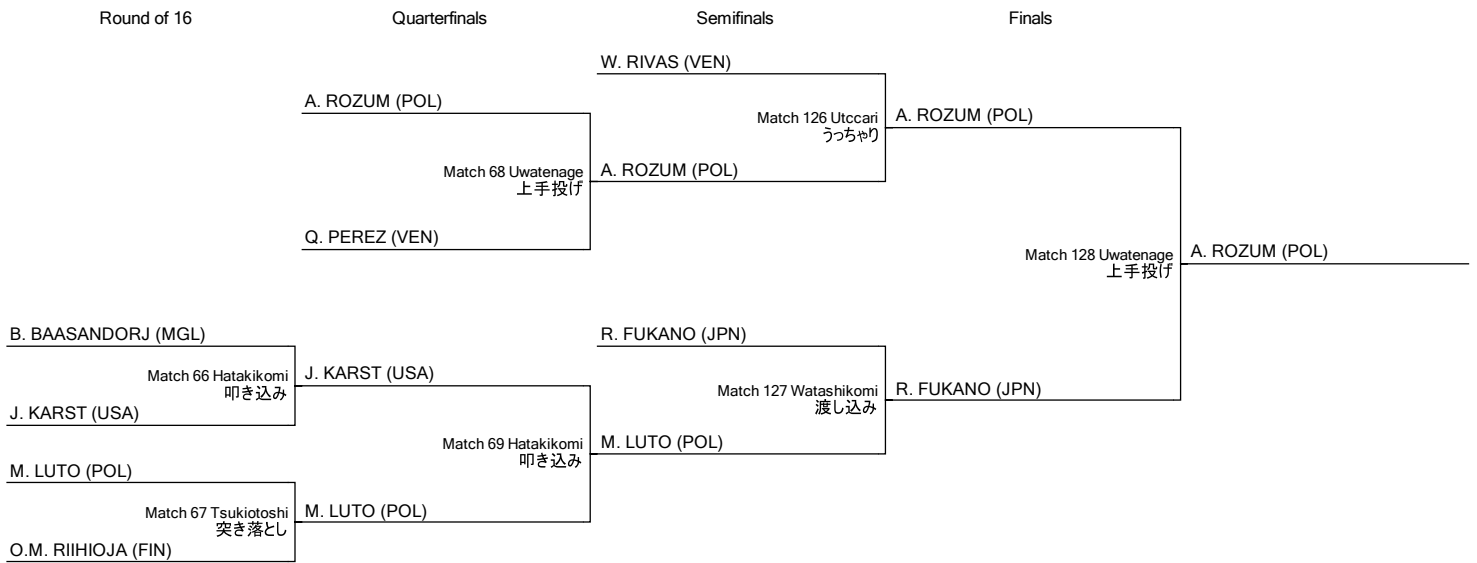

Brackets

As of SAT 9 JUL 2022

Timing and Results provided by  TISSOT

Greater Birmingham Convention & Visitors Bureau

REGIONS

Protective

BlueCross BlueShield of Alabama

Brackets

As of SAT 9 JUL 2022

Repechage

Timing and Results provided by  TISSOT