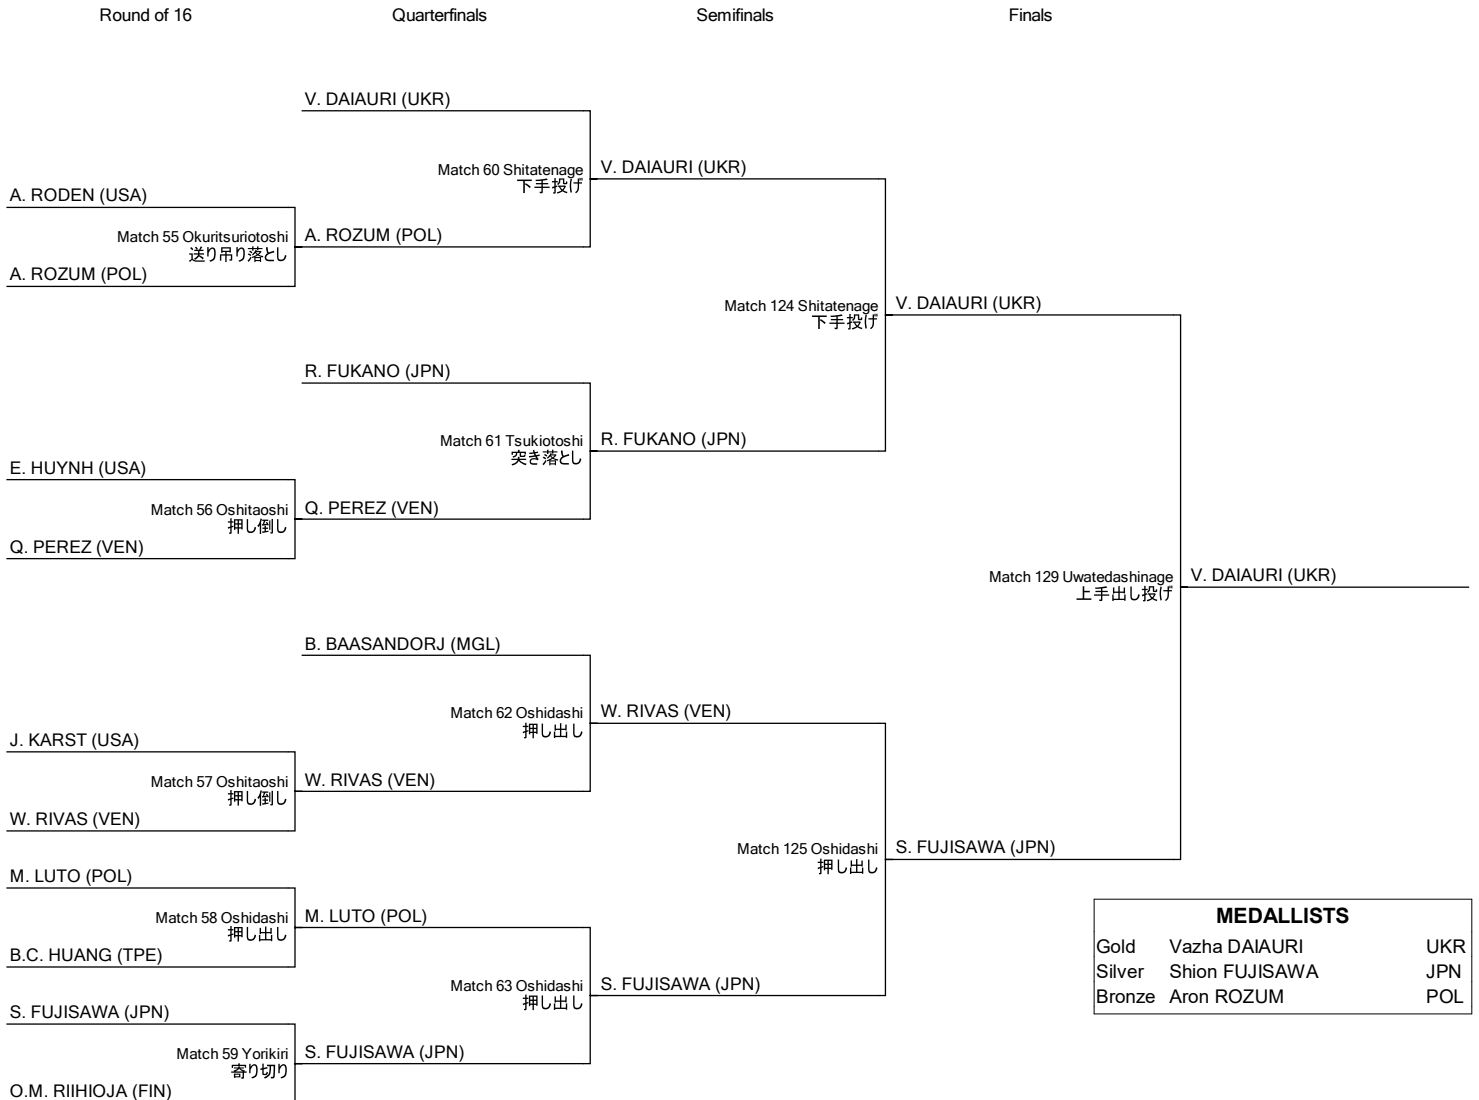

Brackets

As of SAT 9 JUL 2022

Timing and Results provided by  TISSOT

Greater Birmingham Convention & Visitors Bureau

REGIONS

Protective

BlueCross BlueShield of Alabama

Brackets

As of SAT 9 JUL 2022

Repechage

Timing and Results provided by  TISSOT